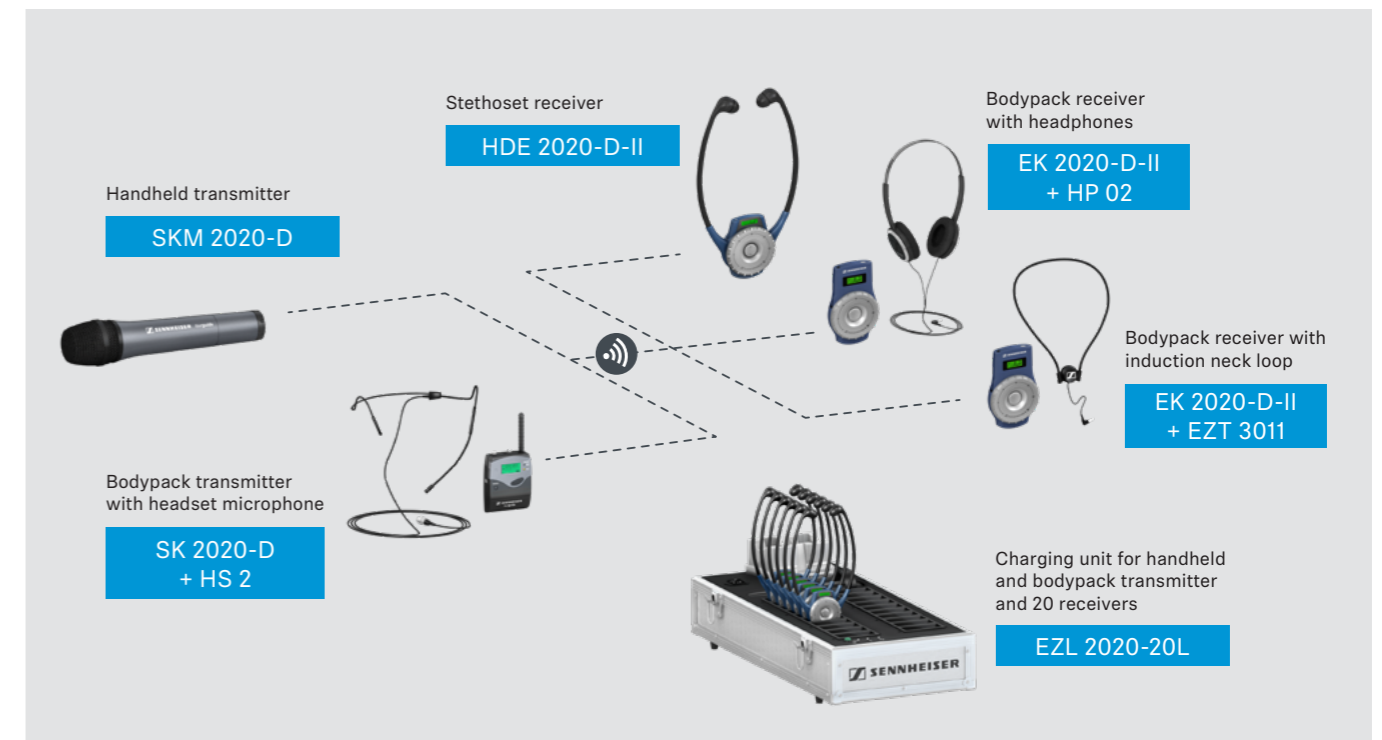

Guided tours applications – Tourguide 2020-D compact versatility