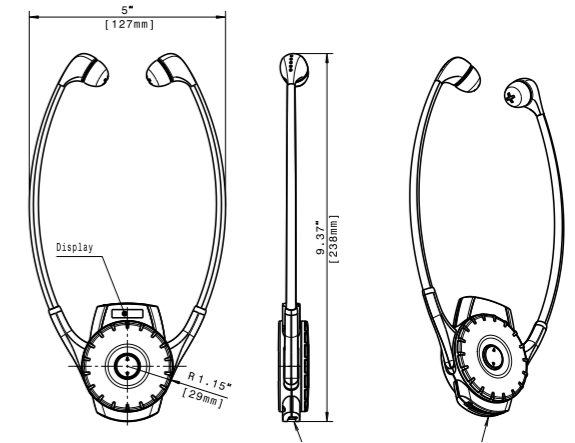

Tourguide-SYSTEMS from Apple Sound stock the entire range in their rental inventory, so you can try before you buy!

Specifications HDE 2020-D-II

Dimensions	245 x 125 x 20 mm (9.65" x 4.92" x 0.79")
Weight incl. battery	73 g (2.58 oz)
Modulation	2 FSK
RF frequency range	863 - 865 MHz 926 - 928 MHz (US-Version)
Frequency response	100 - 7,000 Hz
Sound pressure level	120 dB SPL at 1 kHz
Typical operating time	8 h
Battery	830 mAh (Li-poly)